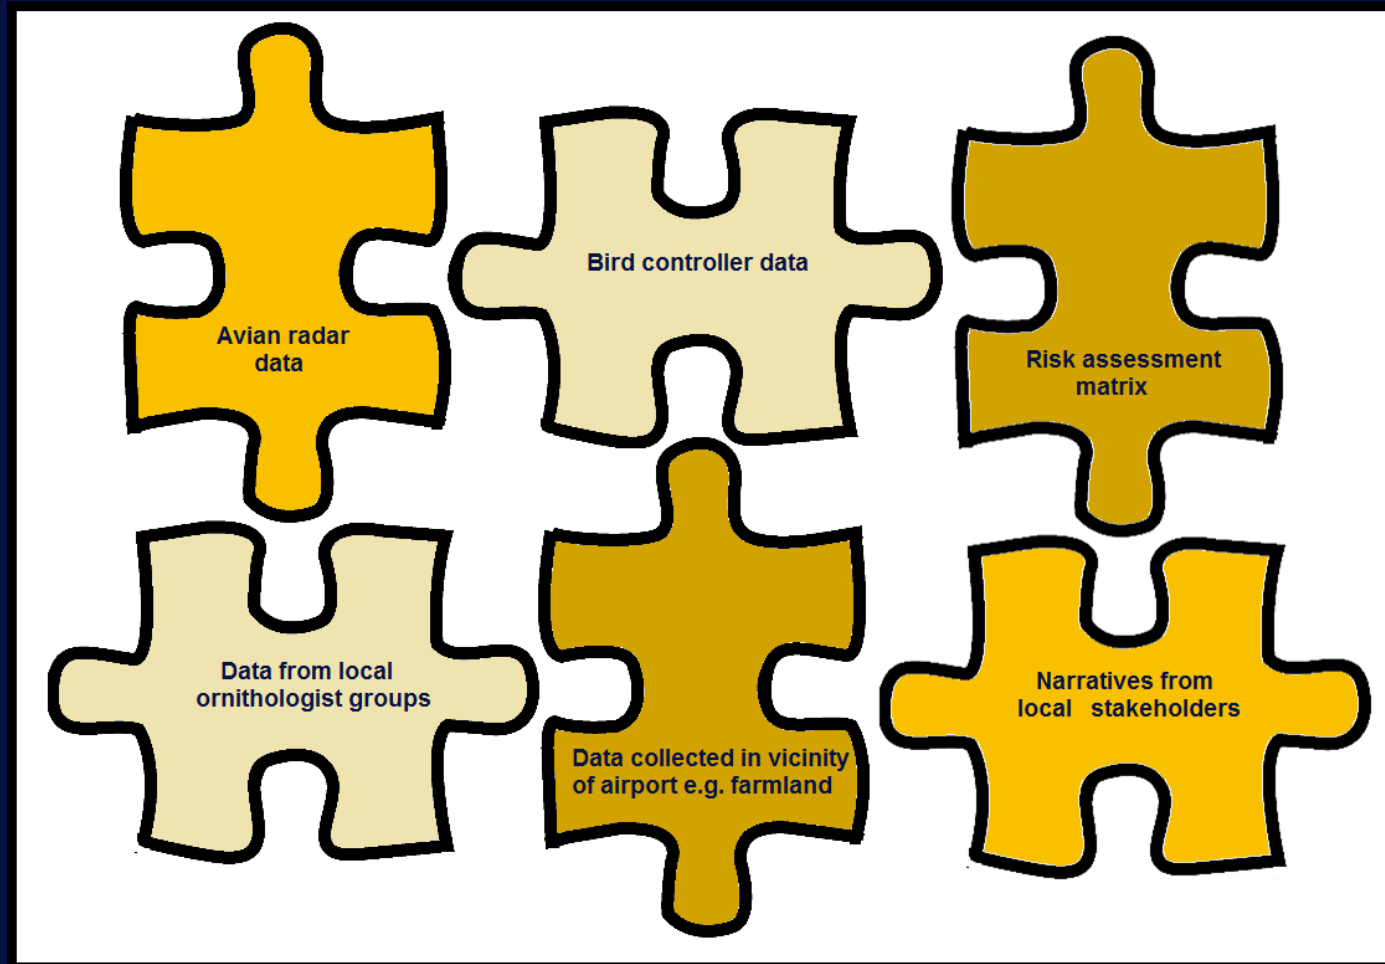

A sunset over an airport runway. The sun is a bright yellow circle on the left side of the frame. In the center, an airplane is silhouetted against the orange sky, appearing to be on a runway or taxiway. In the foreground, there is a dark silhouette of a fence with several vertical posts and horizontal rails. The overall scene is bathed in the warm, orange light of the setting sun.

A Holistic Approach to Wildlife Risk Assessment

Camilla Rosenquist, Cand. Scient.

Wildlife Manager at Copenhagen Airports A/S

*“The only true wisdom is in knowing
you know nothing”*

- Socrates

Risk Assessment Matrix

Risk Assessment Puzzle

Bird Controller Data

- Date & time
- Species
- Location on airfield
- Movement direction
- Behaviour
- Attractant
- Mitigation action

Common Buzzard

Red risk level

Wood pigeon

Orange risk level

Common Buzzard vs. Wood Pigeon in 2016

Observed individuals:

Common buzzard 123

Wood pigeon 20.350

Movement Patterns

3D Avian Radar

Citizen Science

Risk Assessment Puzzle