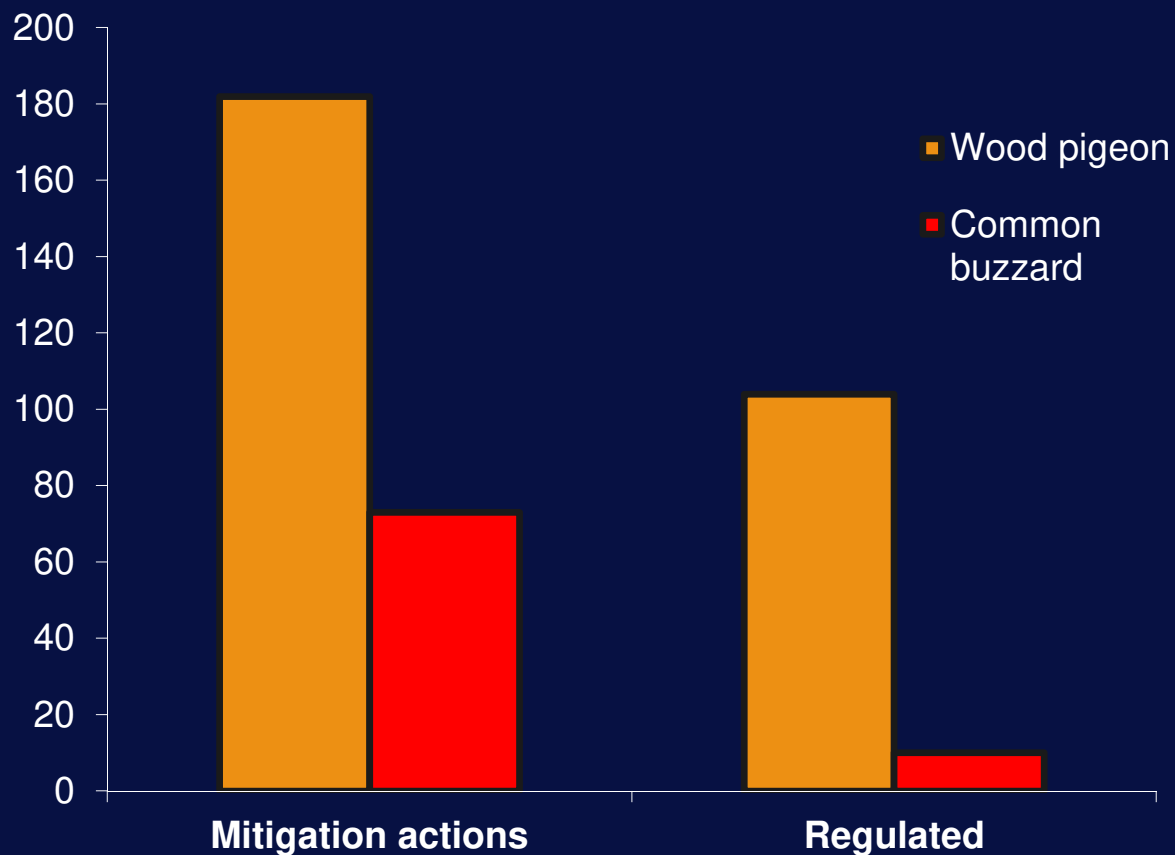

Common Buzzard vs. Wood Pigeon in 2016

Observed individuals:

Common buzzard 123

Wood pigeon 20.350