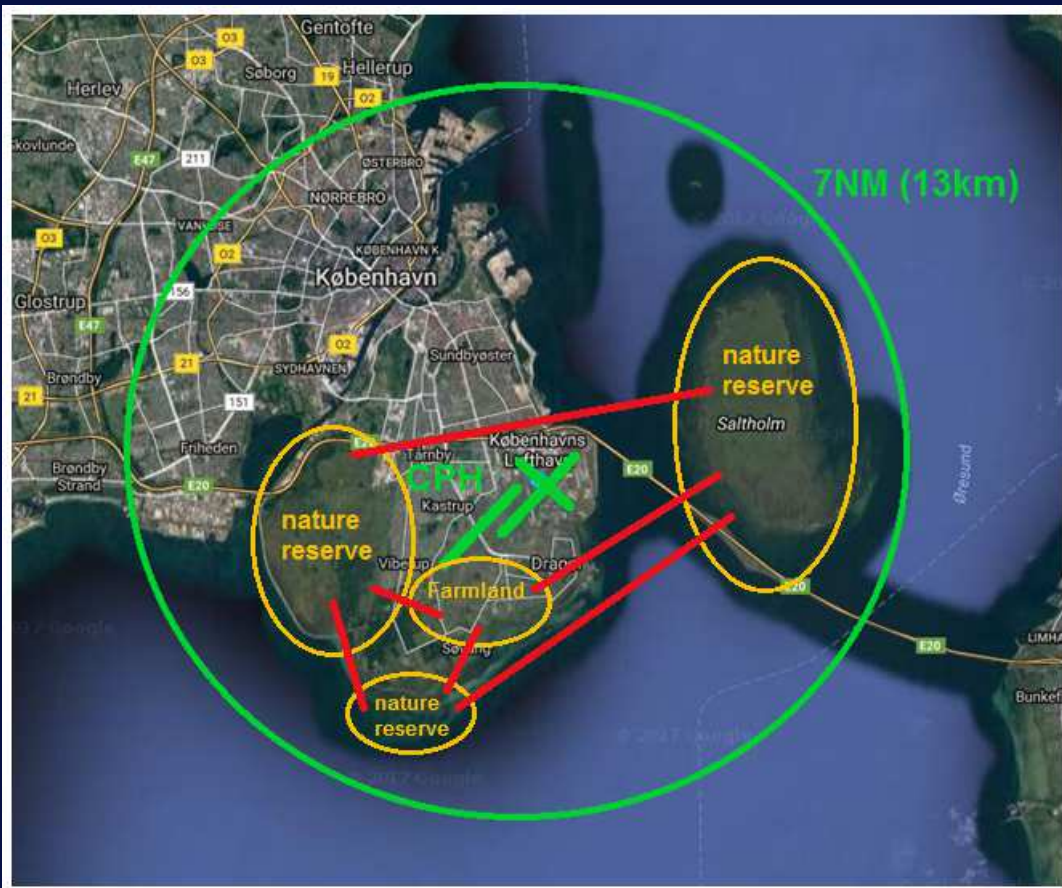

Risk Assessment Puzzle

Bird Controller Data

- Date & time
- Species
- Location on airfield
- Movement direction
- Behaviour
- Attractant
- Mitigation action

Common Buzzard

Red risk level

Wood pigeon

Orange risk level

Common Buzzard vs. Wood Pigeon in 2016

Observed individuals:

Common buzzard 123

Wood pigeon 20.350

Movement Patterns

3D Avian Radar

Citizen Science

Risk Assessment Puzzle